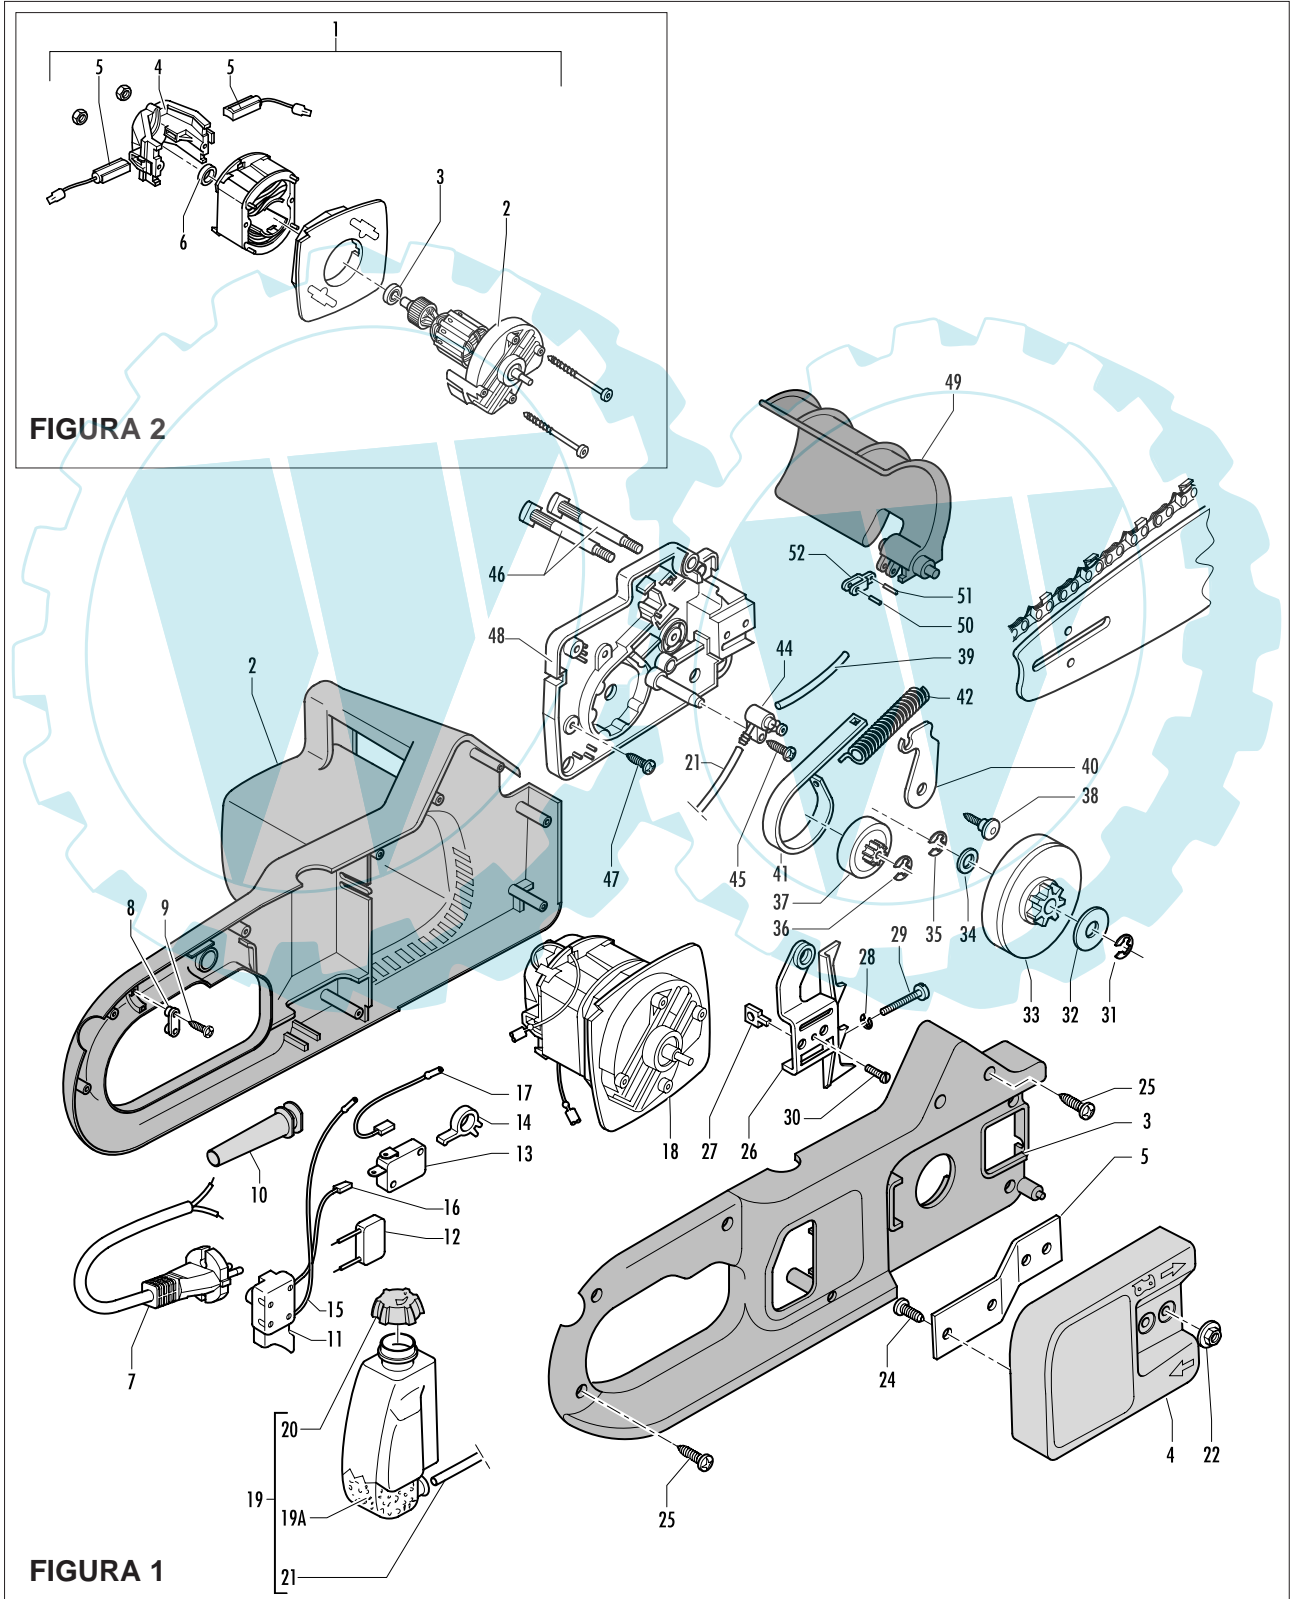

brand	PARTNER

date	SEPT/03	SHEET 1/2

Model	Prefix
P1535 + BAG	01

Product number
953900290